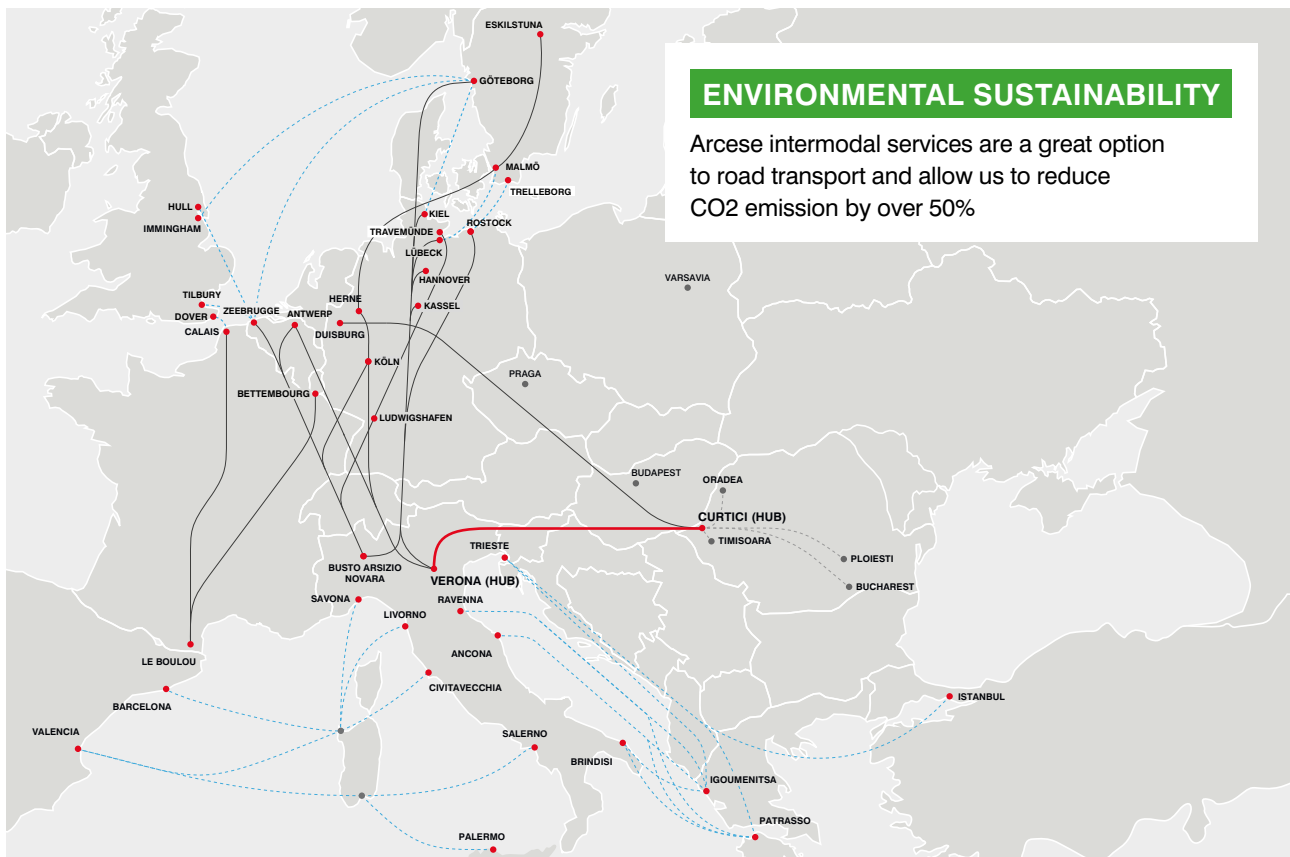

ARCESE, YOUR PARTNER FOR ROMANIA

Arcese will add a new connection between **Italy (Verona)** and **Romania (Curtici)** to its intermodal services from **MAY 2017**. Thanks to our extensive road freight network we guarantee pick-up and delivery in all destinations in Italy and Romania.

DEPARTURES

📅 3 weekly departures

TRANSIT TIME

🕒 36 h transit / 96 h door to door

FEATURES

- ✔ Mega semitrailers available (100 m³ – 25 tons)
- ✔ Competitive and fixed tariffs during the year

Central Sales & Marketing
Tel: +(39) 0464 57 3336
sales@arcese.com